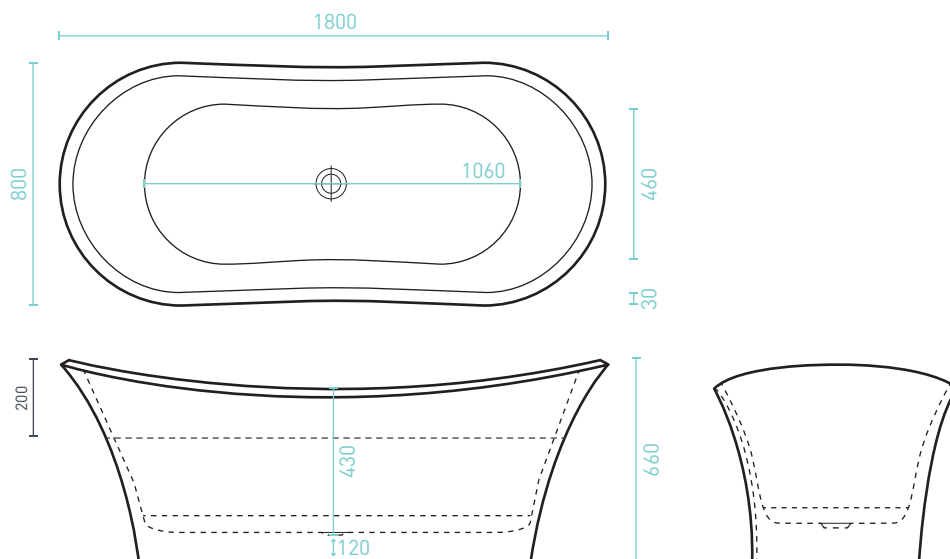

## HILTON

FREESTANDING BATH - Premium Sanitary Grade Acrylic, High Gloss White

The Hilton's high sloping backs & thin (30mm), angled bath lip creates an elegant design that is large enough to accommodate two bathers. Centre waste position.

- Adjustable self-supporting feet
- Lumbar support
- Suitable for dual bathing

SIZE (l x (w) x (d) mm	CAPACITY*	NET WEIGHT	CODE
1800 x 800 x 660	126L	49kg	HI1800W

- 10 YR WARRANTY\*
- AS/NZ Standard 2023/1995

HILTON ACCESSORIES	BATH
Plug & Waste	Optional

\*Capacity 200mm below the bath rim